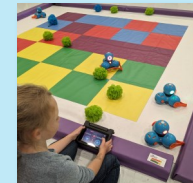

## Mobile Factory Options and Pricing

Bring the children's museum to your school or organization with Kids Discovery Mobile Factory. Our Mobile Factory brings STEAM learning to life with student led exploration and discovery. We offer a variety of exhibits and give you the ability to customize your experience. See what all the buzz is about and bring educational play to your school or organization today!

Kids Discovery Mobile Factory has a variety of exhibits, all designed to be appropriate for kids of all ages and abilities.

**Explorer Exhibits:**

**Imagination Playground**  
Ramps, Thrones, Walls,  
Forts, Build it all!

**Discovery Exhibits:**

**Chemistry Lab**  
Kids test acidity levels in  
pocket sized chemistry labs.

**Fingerprint Discovery**  
Students can discover how unique  
the human body can be, no two  
are alike!

**Technology Exhibits:**

**Imaging**  
Experience the different ways we  
can view images of objects to  
learn more about them.

**Dr. Dash**  
Role Play as a Doctor  
performing Robot-Assisted  
Surgery.