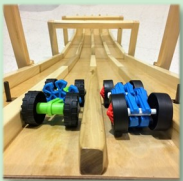

K'Nex Build & Race

Build your own K'Nex car and race it on the ramp.